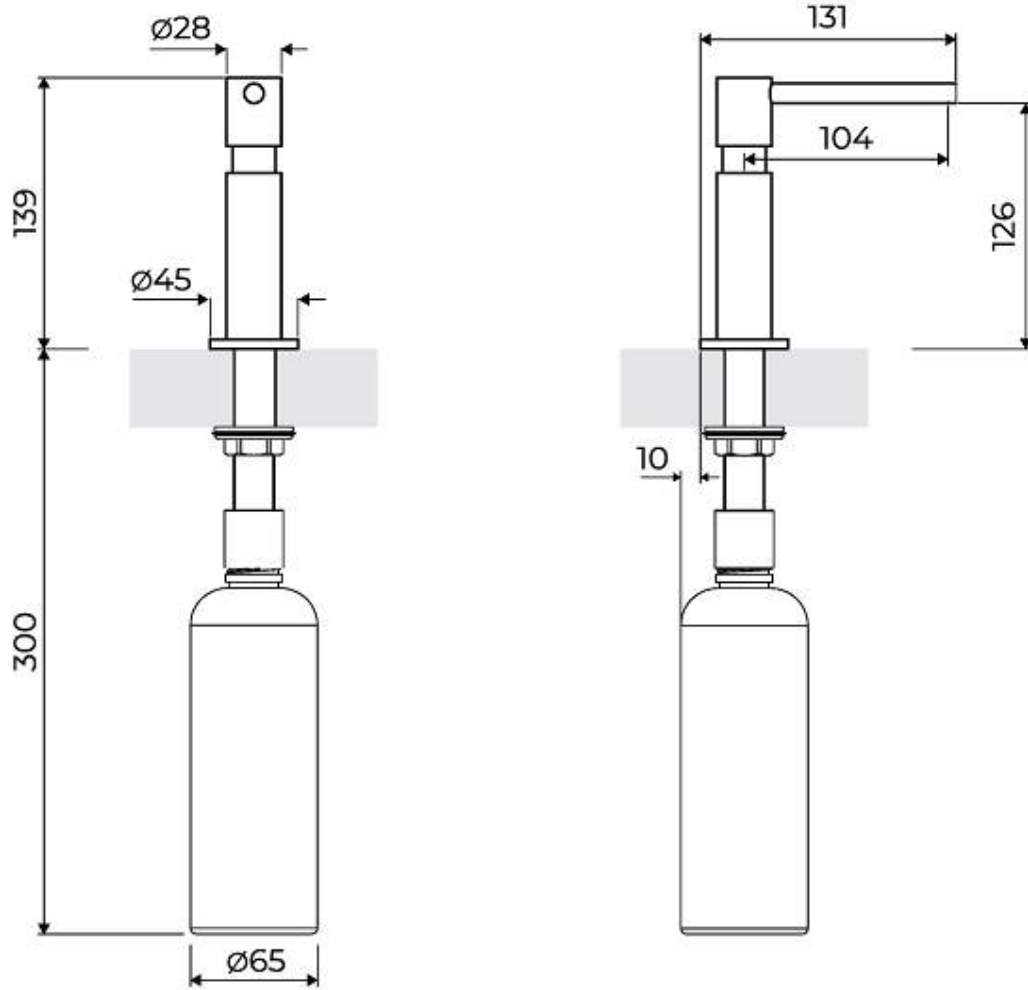

Dispenser Evo Satin

Accessories e Complements

Code: 8520 100

Built-in dispenser for liquid detergent/soap.

Satin finish

DETAILS

Material Brass

Texture Brushed in line

Sink accessories Dispenser

Built-in hole Ø 35mm

TECHNICAL DATA

RECOMMENDED PAIRINGS

Mixer Tap Omega

8497 000